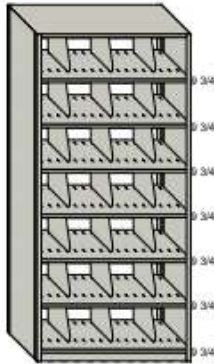

761236-S7P

762436-S7P

761536-S7P

763036-S7P

761642-S6

763242-S6

36 x 12 x 76 1/4

36 x 24 x 76 1/4

36 x 15 x 76 1/4

36 x 30 x 76 1/4

36 x 16 x 76 1/4

36 x 12 x 76 1/4

Letter - Single Entry

Letter - Double Entry

Legal - Single Entry

Legal - Double Entry

Box - Single Entry

Box - Double Entry

4Post Ready Made Kits