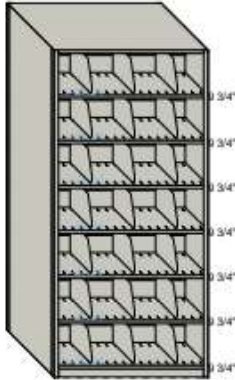

761236-S7P

762436-S7P

761536-S7P

763036-S7P

761642-S6

763242-S6

36 x 12 x 76 1/4

36 x 24 x 76 1/4

36 x 15 x 76 1/4

36 x 30 x 76 1/4

36 x 16 x 76 1/4

36 x 12 x 76 1/4

Letter - Single Entry

Letter - Double Entry

Legal - Single Entry

Legal - Double Entry

Box - Single Entry

Box - Double Entry

4Post Ready Made Kits